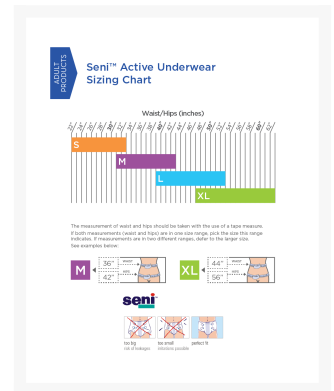

Seni Active Super Plus Adult Incontinence Pullup Diaper

Product Images

Short Description

Most Absorbent Pullup

Protective Underwear for Women and Men

Available in Plus Sizes

Recommended Pullup

Seni Active Super Plus Sizing Guide

SIZE/SKU	FIT	PACKAGE	PRICE
Small TZM-S-SM22-AP1-CG	22-33 inch waists	88/case, 22/bag	\$99.99 \$1.14/pc.
Medium TZM-S-ME20-AP1-CG	31-43 inch waists	80/case, 20/bag	\$99.99 \$1.25/pc.
Large TZM-S-LA18-AP1-CG	39-53 inch waists	72/case, 18/bag	\$99.99 \$1.39/pc.
X-Large TZM-S-XL16-AP1-CG	47-63 inch waists	64/case, 16/bag	\$99.99 \$1.56/pc.

Additional Information

Protection	6/6
Style	Pull-on Underwear
Incontinence Type	Urinary & Light Bowel
Gender	For Women and Men
Specialty Sizes	Extra Small / Small
Recommended	Recommended
Waterproof Back-sheet	Breathable

Product Options

Package Size:	Case
	Bag
Size:	Small
	Medium
	Large
	X-Large