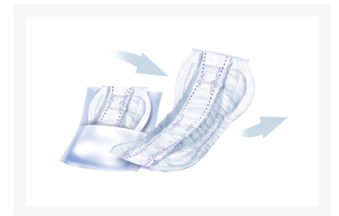

# Seni Lady Ultimate Long Adult Incontinence Bladder Control Pad - 16.5 Inch

## Short Description

Most Absorbent Incontinence Pad

Bladder Pad for Women

Overnight Incontinence Pad